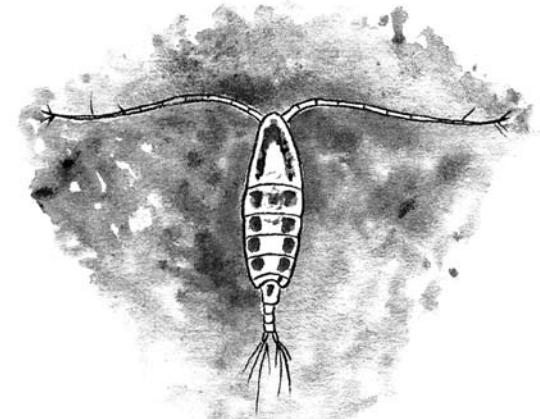

WESTERN ANTARCTIC PENINSULA LTER MARINE ECOSYSTEM

Seastar
Odontaster validus

© 2010 KIRSTEN CARLSON

Western Antarctic Peninsula LTER Marine Ecosystem

sheet 5 of 7

WESTERN ANTARCTIC PENINSULA LTER MARINE ECOSYSTEM

Sponge
Halicionissa verrucosa

© 2010 KIRSTEN CARLSON

WESTERN ANTARCTIC PENINSULA LTER MARINE ECOSYSTEM

Squid
Galiteuthis glacialis

© 2010 KIRSTEN CARLSON

WESTERN ANTARCTIC PENINSULA LTER MARINE ECOSYSTEM

Wilson's Storm Petrel
Oceanites oceanicus

© 2010 KIRSTEN CARLSON

Western Antarctic Peninsula LTER Marine Ecosystem

sheet 6 of 7

WESTERN ANTARCTIC PENINSULA LTER MARINE ECOSYSTEM

Zooplankton (permanent):
Amphipod *Vibilia* spp.

© 2010 KIRSTEN CARLSON

WESTERN ANTARCTIC PENINSULA LTER MARINE ECOSYSTEM

Zooplankton (permanent):
Copepod *Calanus acutus*

© 2010 KIRSTEN CARLSON

WESTERN ANTARCTIC PENINSULA LTER MARINE ECOSYSTEM

Zooplankton (permanent): Krill
Euphausiid superba,
Thysanoessa macrura