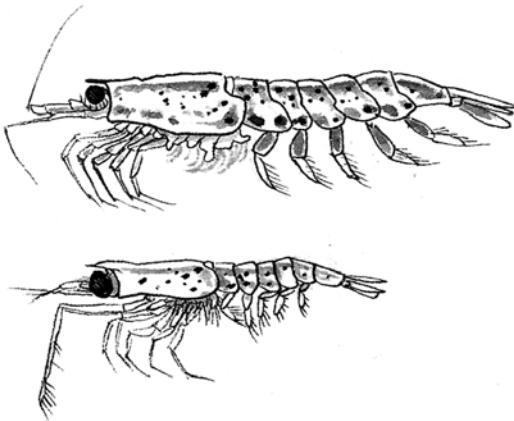

WESTERN ANTARCTIC PENINSULA LTER MARINE ECOSYSTEM

Seastar
Odontaster validus

© 2010 KIRSTEN CARLSON

Western Antarctic Peninsula LTER Marine Ecosystem

sheet 5 of 7

WESTERN ANTARCTIC PENINSULA LTER MARINE ECOSYSTEM

Sponge
Halicionissa verrucosa

© 2010 KIRSTEN CARLSON

WESTERN ANTARCTIC PENINSULA LTER MARINE ECOSYSTEM

Squid
Galiteuthis glacialis

© 2010 KIRSTEN CARLSON

WESTERN ANTARCTIC PENINSULA LTER MARINE ECOSYSTEM

Wilson's Storm Petrel
Oceanites oceanicus

© 2010 KIRSTEN CARLSON

Western Antarctic Peninsula LTER Marine Ecosystem

sheet 6 of 7

WESTERN ANTARCTIC PENINSULA LTER MARINE ECOSYSTEM

Zooplankton (permanent):
Amphipod *Vibilia* spp.

© 2010 KIRSTEN CARLSON

WESTERN ANTARCTIC PENINSULA LTER MARINE ECOSYSTEM

Zooplankton (permanent):
Copepod *Calanus acutus*

© 2010 KIRSTEN CARLSON

WESTERN ANTARCTIC PENINSULA LTER MARINE ECOSYSTEM

Zooplankton (permanent): Krill
Euphausiid superba,
Thysanoessa macrura