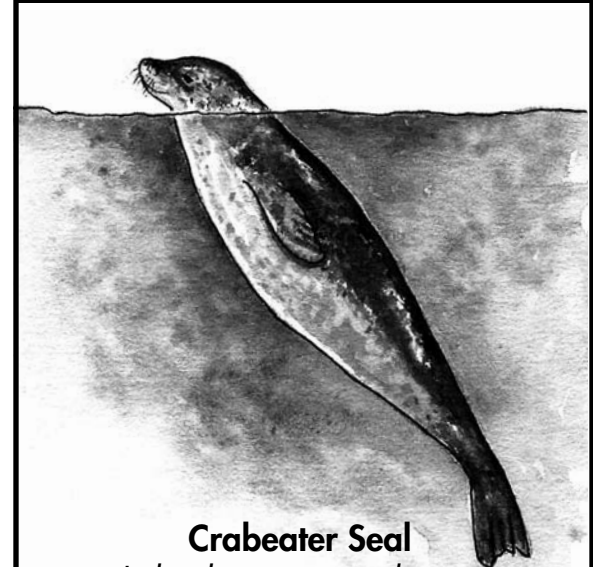

sheet 2 of 7

WESTERN ANTARCTIC PENINSULA LTER MARINE ECOSYSTEM

Chinstrap Penguin
Pygoscelis antarcticus

© 2010 KIRSTEN CARLSON

WESTERN ANTARCTIC PENINSULA LTER MARINE ECOSYSTEM

Crabeater Seal
Lobodon carcinophagus