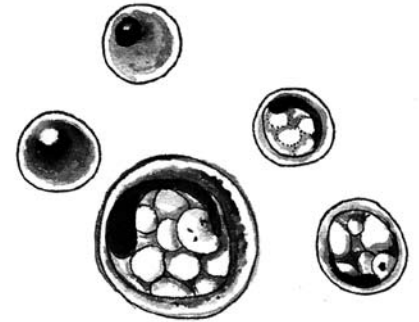

© 2010 KIRSTEN CARLSON

WESTERN ANTARCTIC PENINSULA LTER MARINE ECOSYSTEM

Zooplankton (permanent):
Pteropod *Limacina* spp.

© 2010 KIRSTEN CARLSON

WESTERN ANTARCTIC PENINSULA LTER MARINE ECOSYSTEM

Zooplankton (permanent):
Salp *Salpa thompsoni*

© 2010 KIRSTEN CARLSON

Western Antarctic Peninsula LTER Marine Ecosystem

sheet 7 of 7

WESTERN ANTARCTIC PENINSULA LTER MARINE ECOSYSTEM

Zooplankton (temporary):
Crab Larva (zoea)

© 2010 KIRSTEN CARLSON

WESTERN ANTARCTIC PENINSULA LTER MARINE ECOSYSTEM

Zooplankton (temporary):
Fish Eggs

© 2010 KIRSTEN CARLSON

WESTERN ANTARCTIC PENINSULA LTER MARINE ECOSYSTEM

Zooplankton (temporary):
Fish Larva

© 2010 KIRSTEN CARLSON

WESTERN ANTARCTIC PENINSULA LTER MARINE ECOSYSTEM

Zooplankton (temporary):
Polychaete Worm Larva
(trochophore)

© 2010 KIRSTEN CARLSON